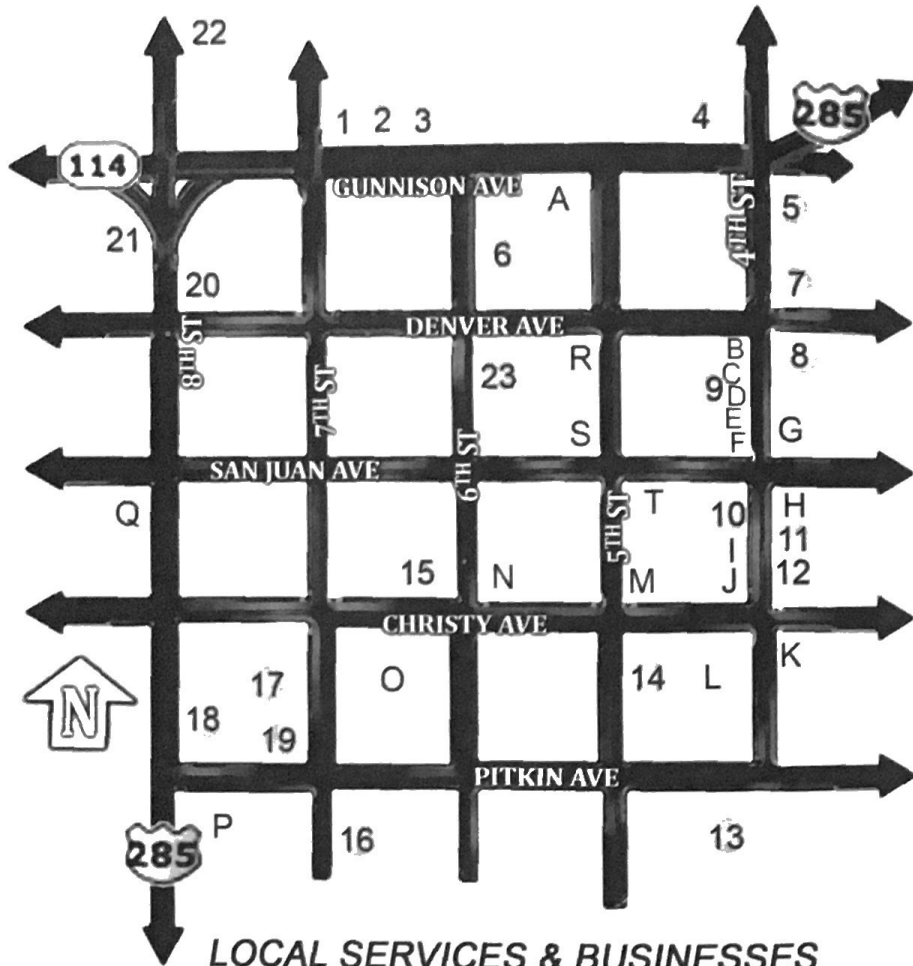

Town of Saguache Historic Walking Tour Map

LOCAL SERVICES & BUSINESSES

- | | |
|-------------------------------|----------------------------------|
| 1. Mountain Liquors | 12. Ute Theatre |
| 2. Oasis Restaurant | 13. Mountain Valley School |
| 3. Saguache Town Market | 14. Cty. Sheriff's Office & Jail |
| 4. Big Valley Motel | 15. Grandma's House B&B |
| 5. Nielsen Real Estate | 16. Pitkin Ave. Baptist Church |
| 6. Church in the Valley | 17. Saguache Community Bldg. |
| 7. US Post Office | 18. Otto Mears Park |
| 8. Ambulance Bldg. | 19. Saguache Cty. Public Library |
| 9. Saguache Cty. Abstract Co. | 20. Wilderness Real Estate |
| 10. Antiques, Etc. | 21. B.H. Franks, LLC |
| 11. Saguache Yoga Studio | 22. Green Earth Farms |
| | 23. Steve's Hardware |

This Historic Walking Tour is a venture of the Saguache Downtown Revitalization Project (SDRP) a partnership between the Town of Saguache (www.townofsaguache.org) and ScSEED (www.scseed.org). The 4th Street Business District was named to Colorado Preservation Inc.'s 2009 list of Most Endangered Places in Colorado.

Saguache is a unique town rich in history with Native Americans,

Spanish & Anglo pioneers, explorers, trappers & traders who have traveled on the North Fork of the Spanish Trail.

Check the box when you find a Fairy House.